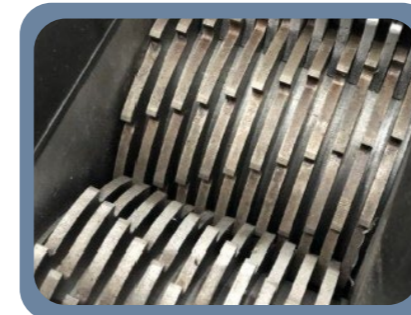

Standard Combo Hard Disk Shredder

Small Hard disk shredder for office use with two sets blade for shredding HDD and SSD.

Supported Media

Shredding particle size

20mm or 5mm

Security Level (DIN 66399)

O-3 T-2 E-3 H-4

Shredding Capacity

50 pcs / hr

Advantages

- Combo blades with 20mm and 5mm to meet any shredded result for HDD and SSD destruction.
- Specifically designed for office environments.
- Solid hardened steel knife which is able to shred the hard drive and its internal components including the data disk.
- Use 0.75KW motor which can use in 13A plug
- Includes planetary gear box and button control.

Shredding blade

Shredding size

Specifications

Model	DEZ-HS2900
Shredding method	Combo blade design, 20mm for HDD, 5mm for SSD
Shredding materials	Server HDD, SSD, Mobile phone, magnetic tape, USB drive, CD
Shredding particle size	HDD: 20mm*random, SSD: 5mm*random
Blade thickness	20mm+5mm
Shredding capacity	HDD: 50 pcs / hr, SSD: 60 / hr
Feed opening	Dual opening
Power	0.75 KW
Electricity	Single phase or three phase
Waste collection Bin	Two bins, 17L & 13L
Machine size	1004(L) x 540(W) x 1007(H) mm
Machine weight	400Kg