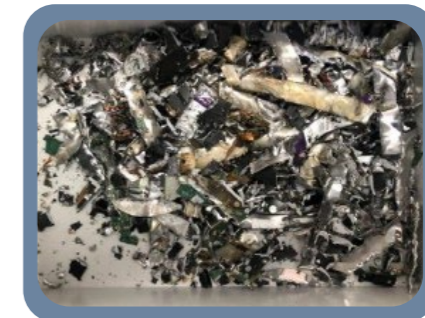

Standard Combo Hard Disk Shredder

Small Hard disk shredder for office use with two sets blade for shredding HDD and SSD.

Supported Media

Shredding particle size

20mm or 5mm

Security Level (DIN 66399)

O-3 T-2 E-3 H-4

Shredding Capacity

50 pcs / hr

Advantages

- Combo blades with 20mm and 5mm to meet any shredded result for HDD and SSD destruction.
- Specifically designed for office environments.
- Solid hardened steel knife which is able to shred the hard drive and its internal components including the data disk.
- Use 0.75KW motor which can use in 13A plug
- Includes planetary gear box and button control.

Shredding blade

Shredding size

Specifications

Model	DEZ-HS2900
Shredding method	Combo blade design, 20mm for HDD, 5mm for SSD
Shredding materials	Server HDD, SSD, Mobile phone, magnetic tape, USB drive, CD
Shredding particle size	HDD: 20mm*random, SSD: 5mm*random
Blade thickness	20mm+5mm
Shredding capacity	HDD: 50 pcs / hr, SSD: 60 / hr
Feed opening	Dual opening
Power	0.75 KW
Electricity	Single phase or three phase
Waste collection Bin	Two bins, 17L & 13L
Machine size	1004(L) x 540(W) x 1007(H) mm
Machine weight	400Kg