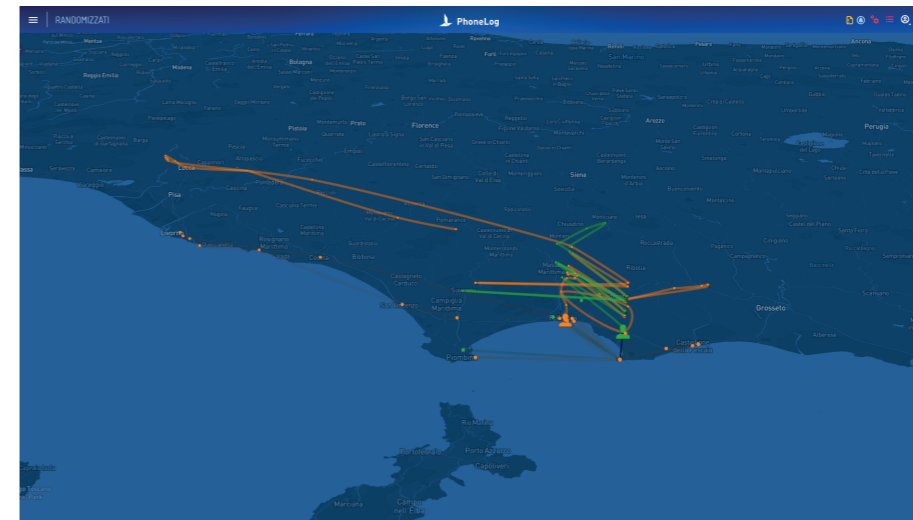

CDRs matched to other digital sources, to name a few:

- MSAB XRY, Cellebrite UFED, Oxygen Forensics, MOBILedit Compelson and other mobile extractions
- Cell Towers real coverage data collected with SecurCube BTS Tracker
- Wiretaps, GPS logs, CCTV camera feeds

Integrate all this and more to PhoneLog

Choose PhoneLog and you have:

- Artificial Intelligence to quickly import any CDR format
- Two software configurations for your needs: client server browser environment or desktop interface
- Statistical data mining: habits, heatmaps, connections, and movements - no data limits
- Video animations of your results on complete 3D maps
- Easy to understand diagrams and custom courtroom presentations

SecurCube Cell Service: the easy to click global cell site data management search engine.

All the info You need on every cell tower for every carrier.

- Installation details
- Change of location or ID realignments
- Theoretical cell signal coverage
- Cell site real coverage collected with SecurCube BTS Tracker

NO CONFUSION NO MISTAKES

TRUST OUR YEARS OF EXPERIENCE IN STUDYING CELL NETWORKS WORLDWIDE

SecurCube® is a world leader in phone records (CDR) and cell site (BTS) real coverage in the field of digital forensics.

Daily cooperation with law enforcement, prosecutors, and judges providing software and hardware, consulting, analysis and training.

We develop the tools and also work alongside digital experts and know, first hand, how to conduct professional cases with success.

Our software has been created to answer real everyday digital investigations.

Cutting-edge forensic systems in line with international best practices and our experience.

CONTACT US FOR A FREE WEBINAR AND PRESENTATION OF OUR FORENSIC SOLUTIONS.

✉ info@securcube.net

🌐 www.securcube.net

☎ +39 345 574 4134