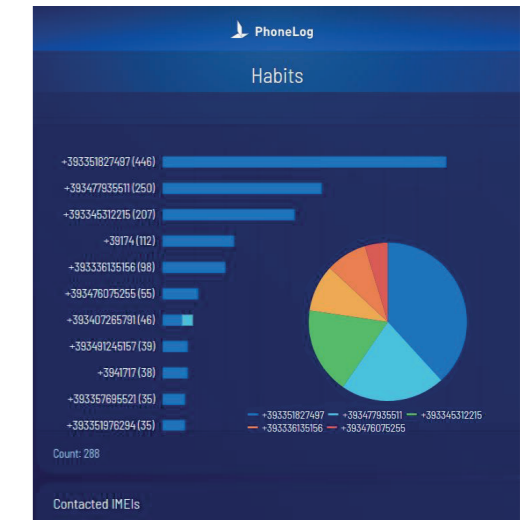

CDRs matched to other digital sources, to name a few:

- MSAB XRY, Cellebrite UFED, Oxygen Forensics, MOBILedit Compelson and other mobile extractions
- Cell Towers real coverage data collected with SecurCube BTS Tracker
- Wiretaps, GPS logs, CCTV camera feeds

Integrate all this and more to PhoneLog

Choose PhoneLog and you have:

- Artificial Intelligence to quickly import any CDR format
- Two software configurations for your needs: client server browser environment or desktop interface
- Statistical data mining: habits, heatmaps, connections, and movements - no data limits
- Video animations of your results on complete 3D maps
- Easy to understand diagrams and custom courtroom presentations

SecurCube Cell Service: the easy to click global cell site data management search engine.

All the info You need on every cell tower for every carrier.

- Installation details
- Change of location or ID realignments
- Theoretical cell signal coverage
- Cell site real coverage collected with SecurCube BTS Tracker

NO CONFUSION NO MISTAKES

TRUST OUR YEARS OF EXPERIENCE IN STUDYING CELL NETWORKS WORLDWIDE

SecurCube® is a world leader in phone records (CDR) and cell site (BTS) real coverage in the field of digital forensics.

Daily cooperation with law enforcement, prosecutors, and judges providing software and hardware, consulting, analysis and training.

We develop the tools and also work alongside digital experts and know, first hand, how to conduct professional cases with success.

Our software has been created to answer real everyday digital investigations.

Cutting-edge forensic systems in line with international best practices and our experience.

CONTACT US FOR A FREE WEBINAR AND PRESENTATION OF OUR FORENSIC SOLUTIONS.

✉ info@securcube.net

🌐 www.securcube.net

☎ +39 345 574 4134