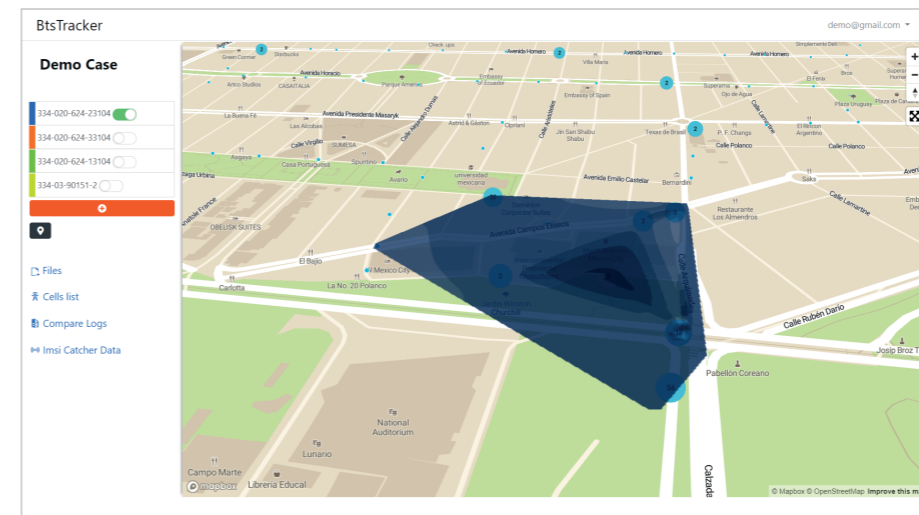

# BTS Tracker

Define how a Cell Site spreads its signal

## Cell Site Signal Examination And Mapping

### Base Transceiver Stations Coverage

Cell signals surround us, but the digital environment they create is always subject to change.

A cell tower signal set to one direction is often warped, reflected, reversed.